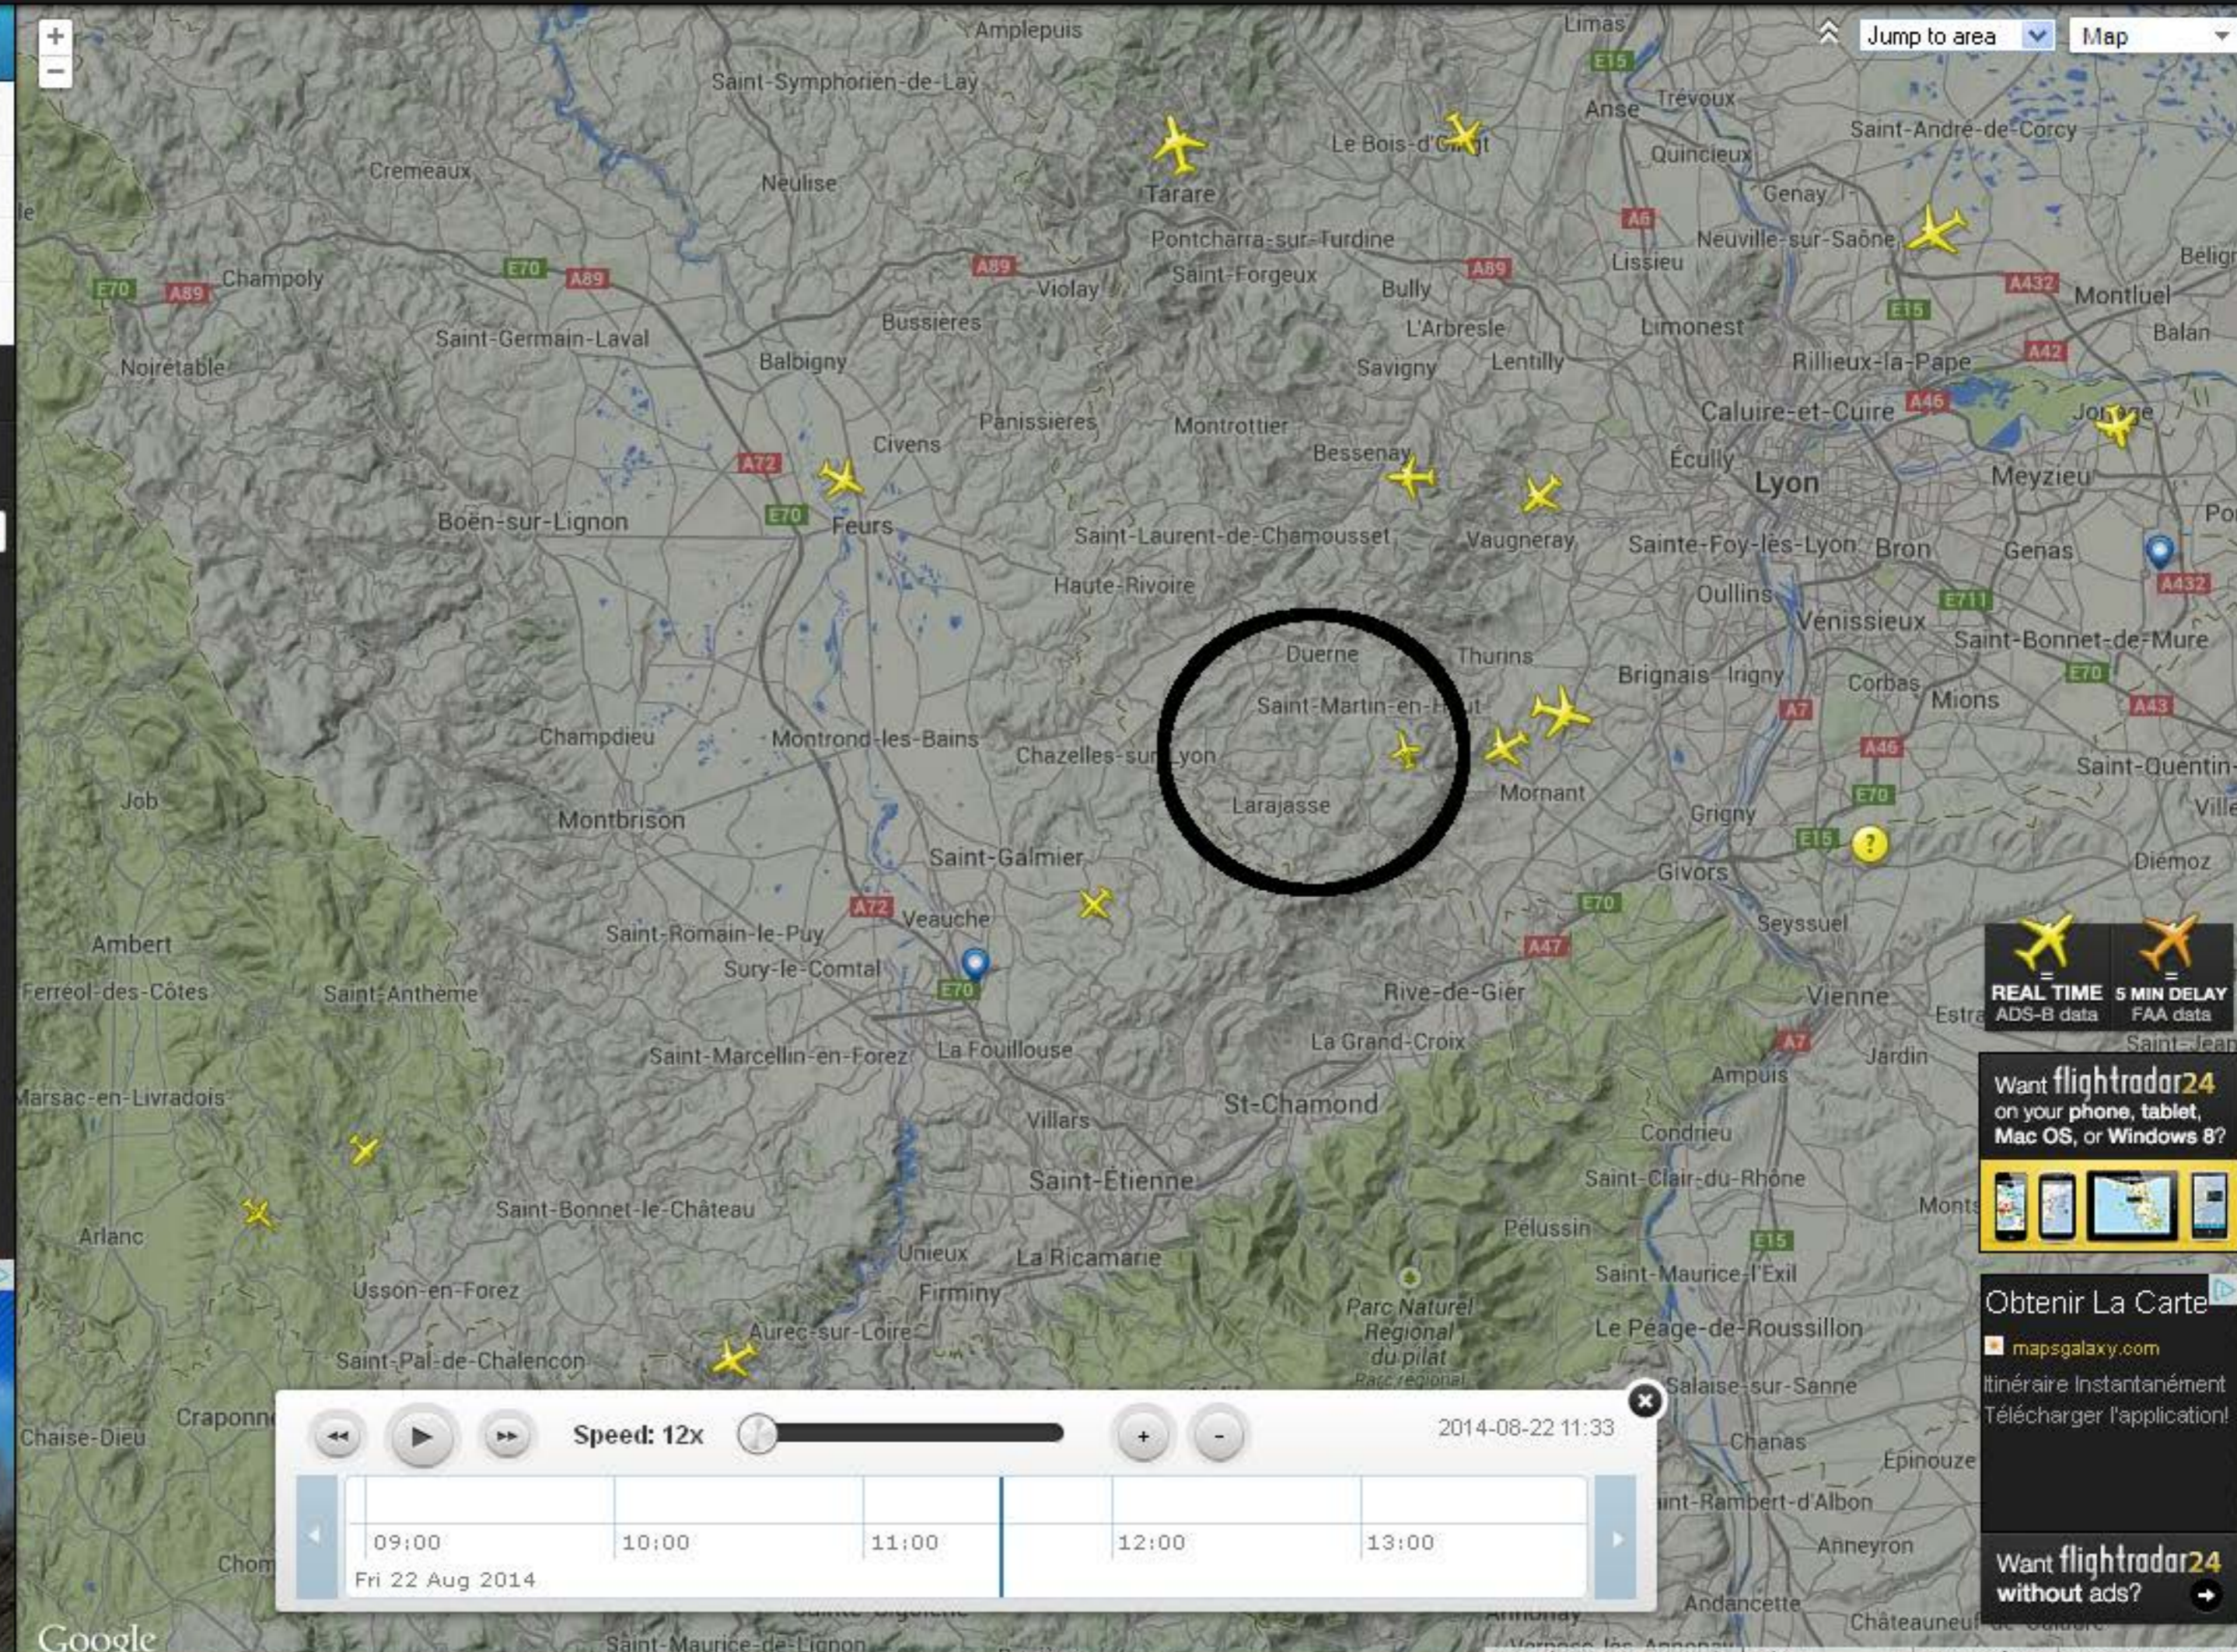

Map 16

Search
2014-08-22 11:33
Settings
Filter

Planes 11011
Premium

Like 397k Follow +1

Latest twitter
Nok Air is launch customer for Dash8 Q400 with 86 seats http://t.co/J7DrzslJu Deli...
8 hours ago

Latest Facebook
Mount Tavurvur on East New Britain Island in Papua New Guinea erupted a couple o...
9 hours ago