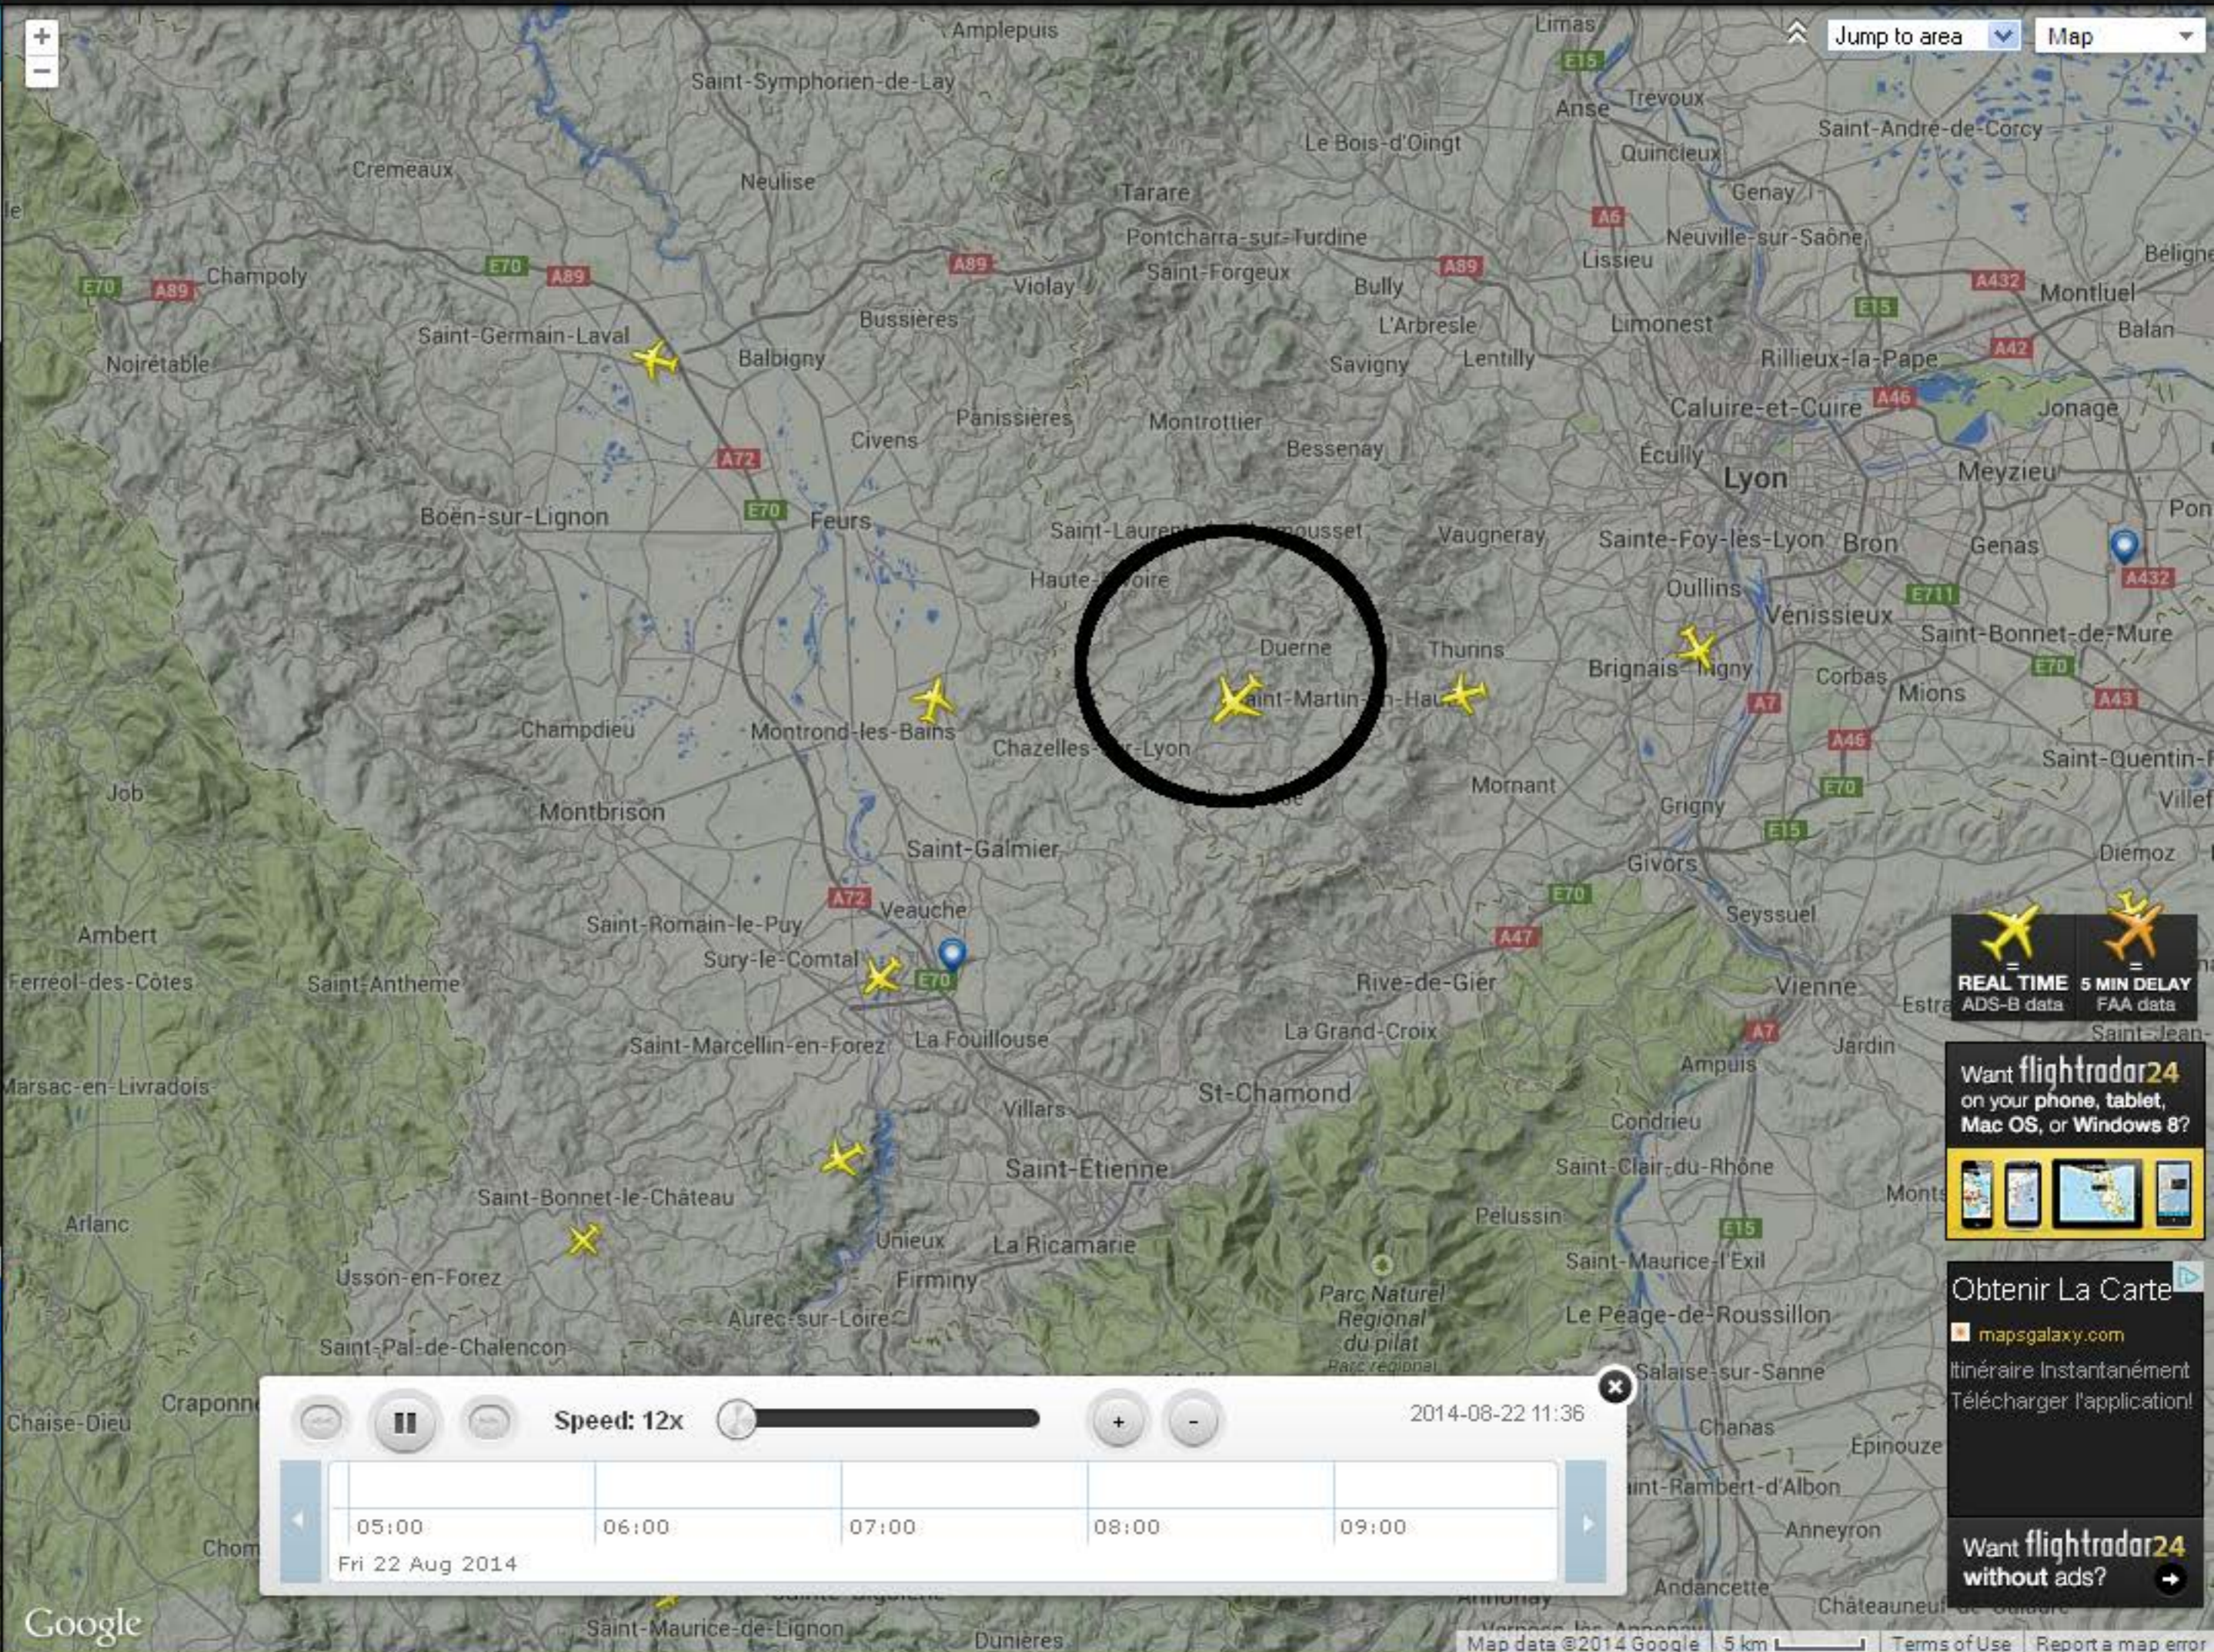

Map 13

Search

2014-08-22 11:36

Settings

Filter

Planes 11011

Premium

Like 397k Follow 8+1

Latest twitter

Nok Air is launch customer for Dash8 Q400 with 86 seats http://t.co/J7DrzjslJu Deli... 8 hours ago

Latest Facebook

Mount Tavuvuv on East New Britain Island in Papua New Guinea erupted a couple o... 9 hours ago

WAD THUNDER

JOUER GRATUITEMENT

REAL TIME ADS-B data 5 MIN DELAY FAA data

Want flightradar24 on your phone, tablet, Mac OS, or Windows 8?

Obtenir La Carte mapsgalaxy.com

Itinéraire Instantanément Télécharger l'application!

Want flightradar24 without ads?