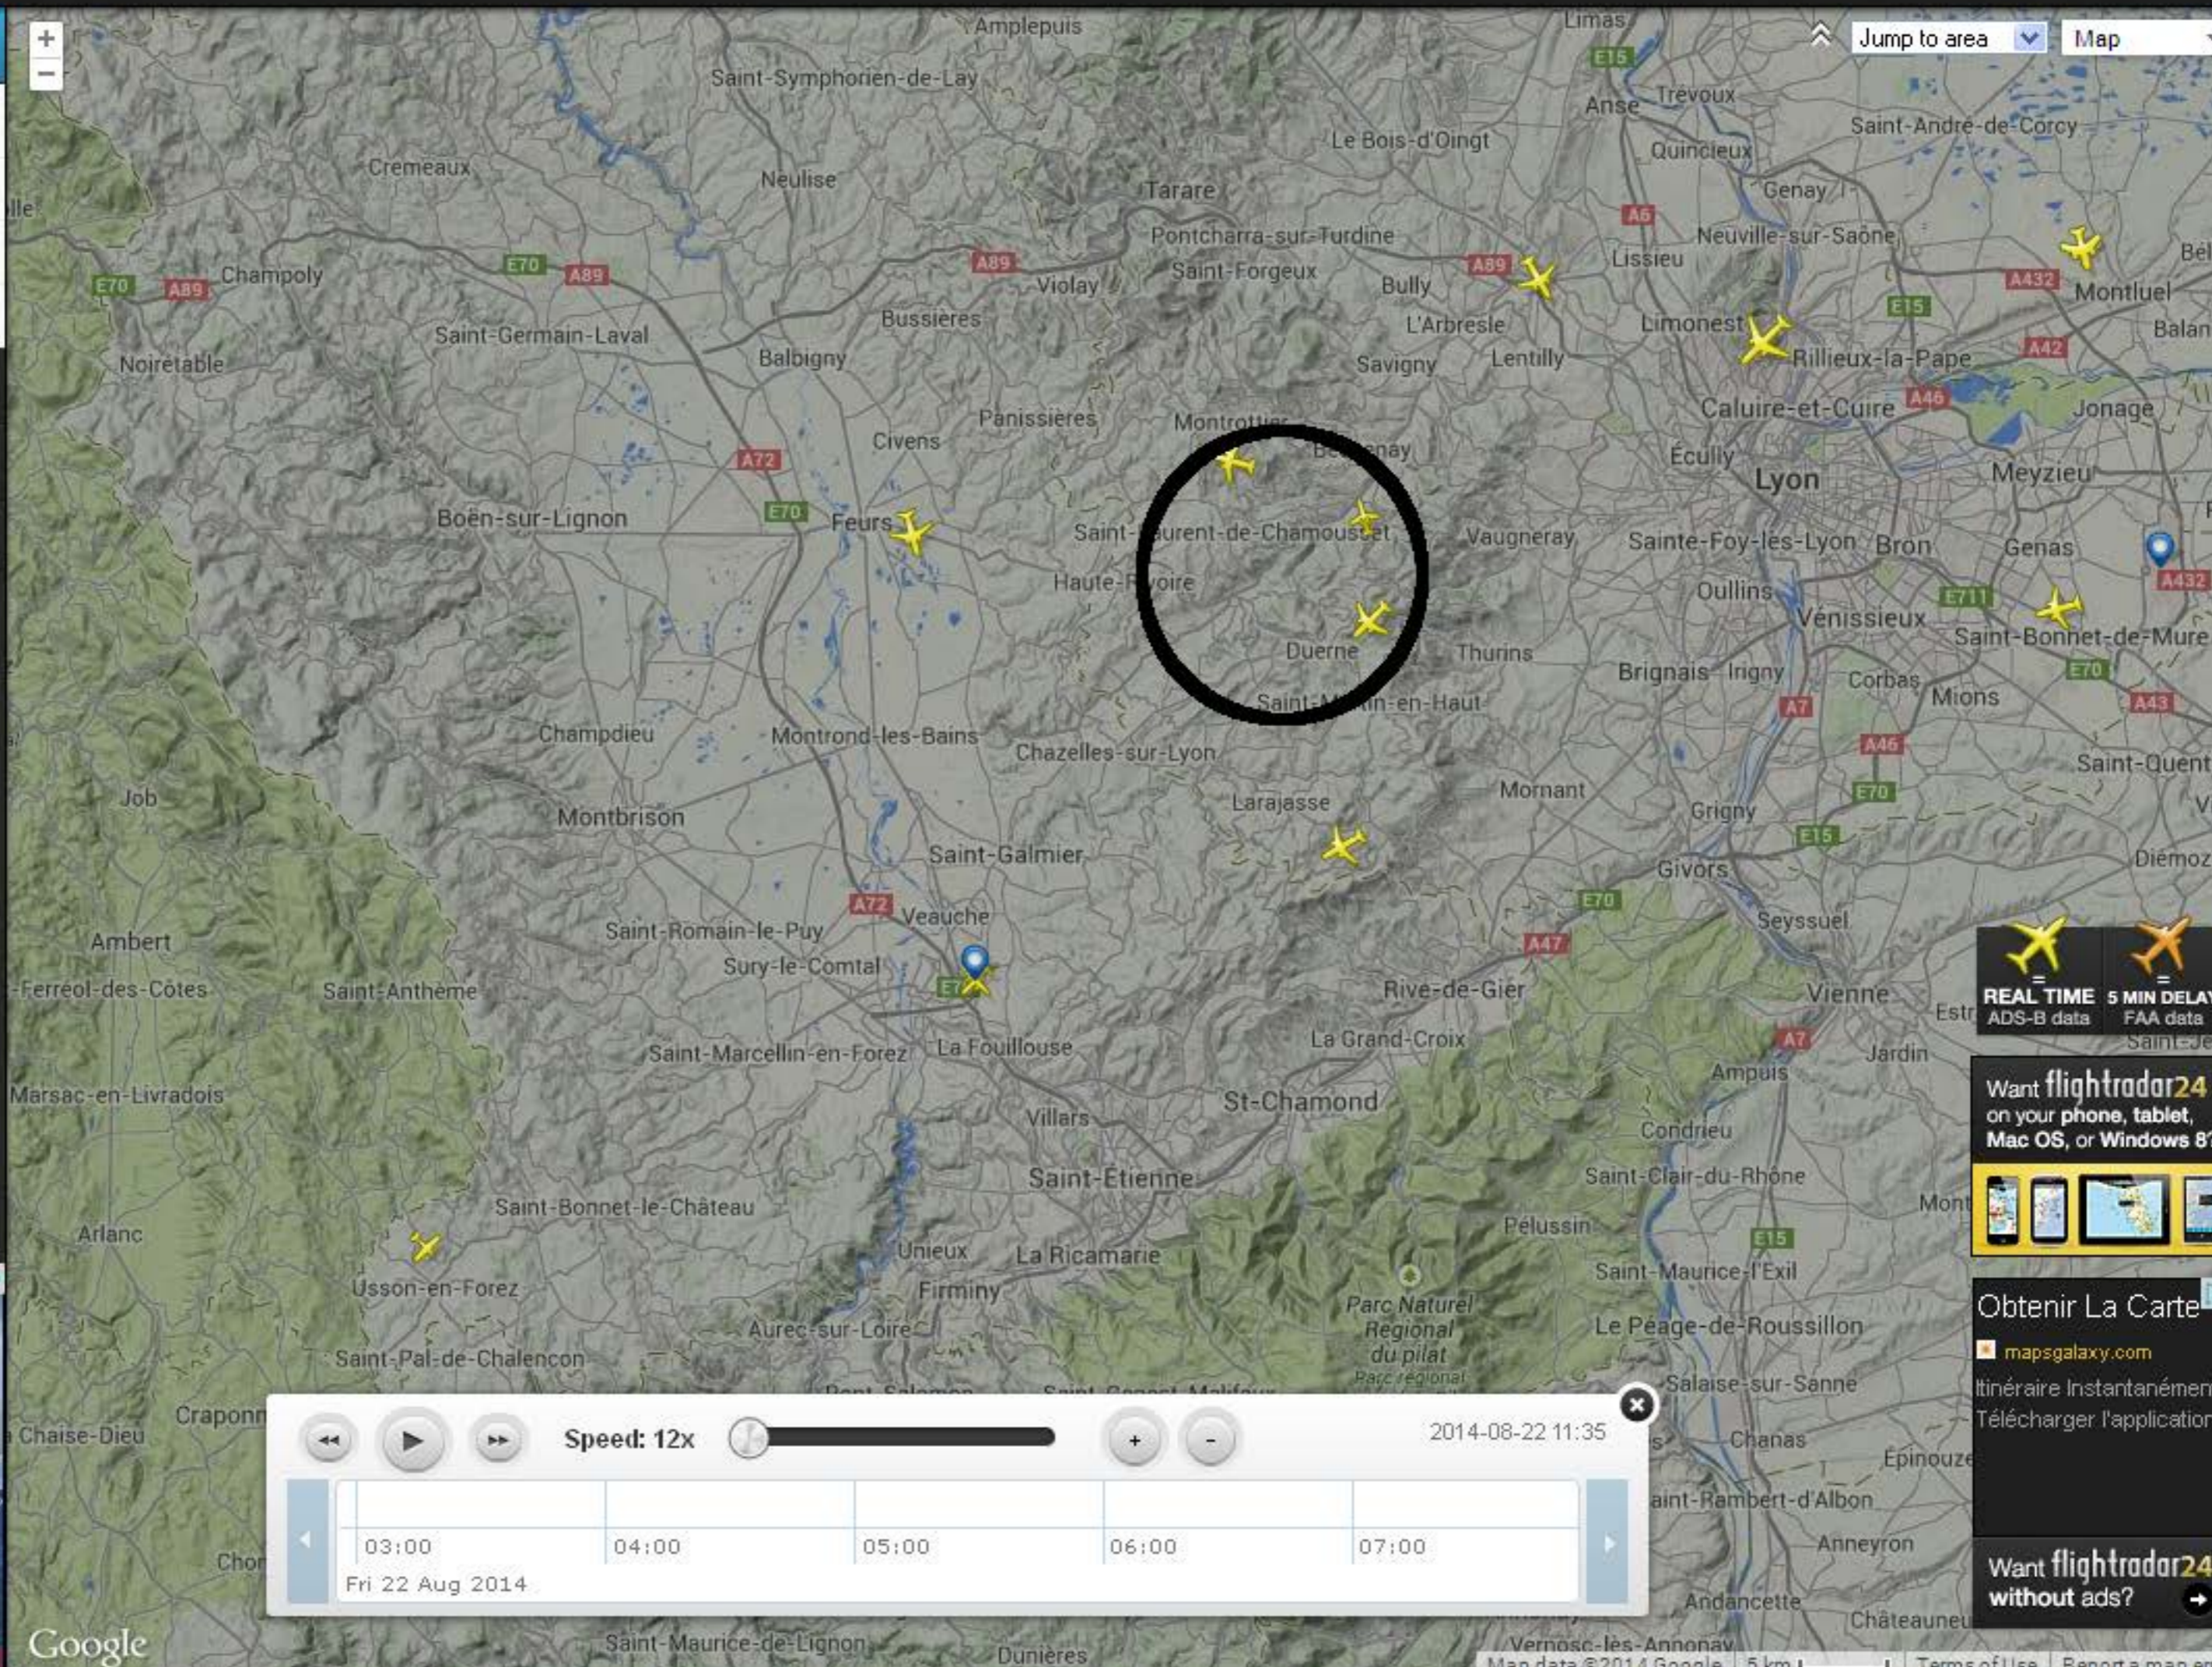

Map 13

Search

2014-08-22 11:35

Settings

Filter

Planes 10881

Premium

Like 397k Follow +1

Latest twitter

Nok Air is launch customer for Dash8 Q400 with 86 seats http://t.co/J7DrzjslJu Deli... 8 hours ago

Latest Facebook

Mount Tavuvur on East New Britain Island in Papua New Guinea erupted a couple o... 9 hours ago

WORLD OF WARPLANES

JOUE GRATUITEMENT

RÉESSAYE

REAL TIME ADS-B data 5 MIN DELAY FAA data

Want flightradar24 on your phone, tablet, Mac OS, or Windows 8?

Obtenir La Carte mapsgalaxy.com

Itinéraire Instantanément Télécharger l'application

Want flightradar24 without ads?