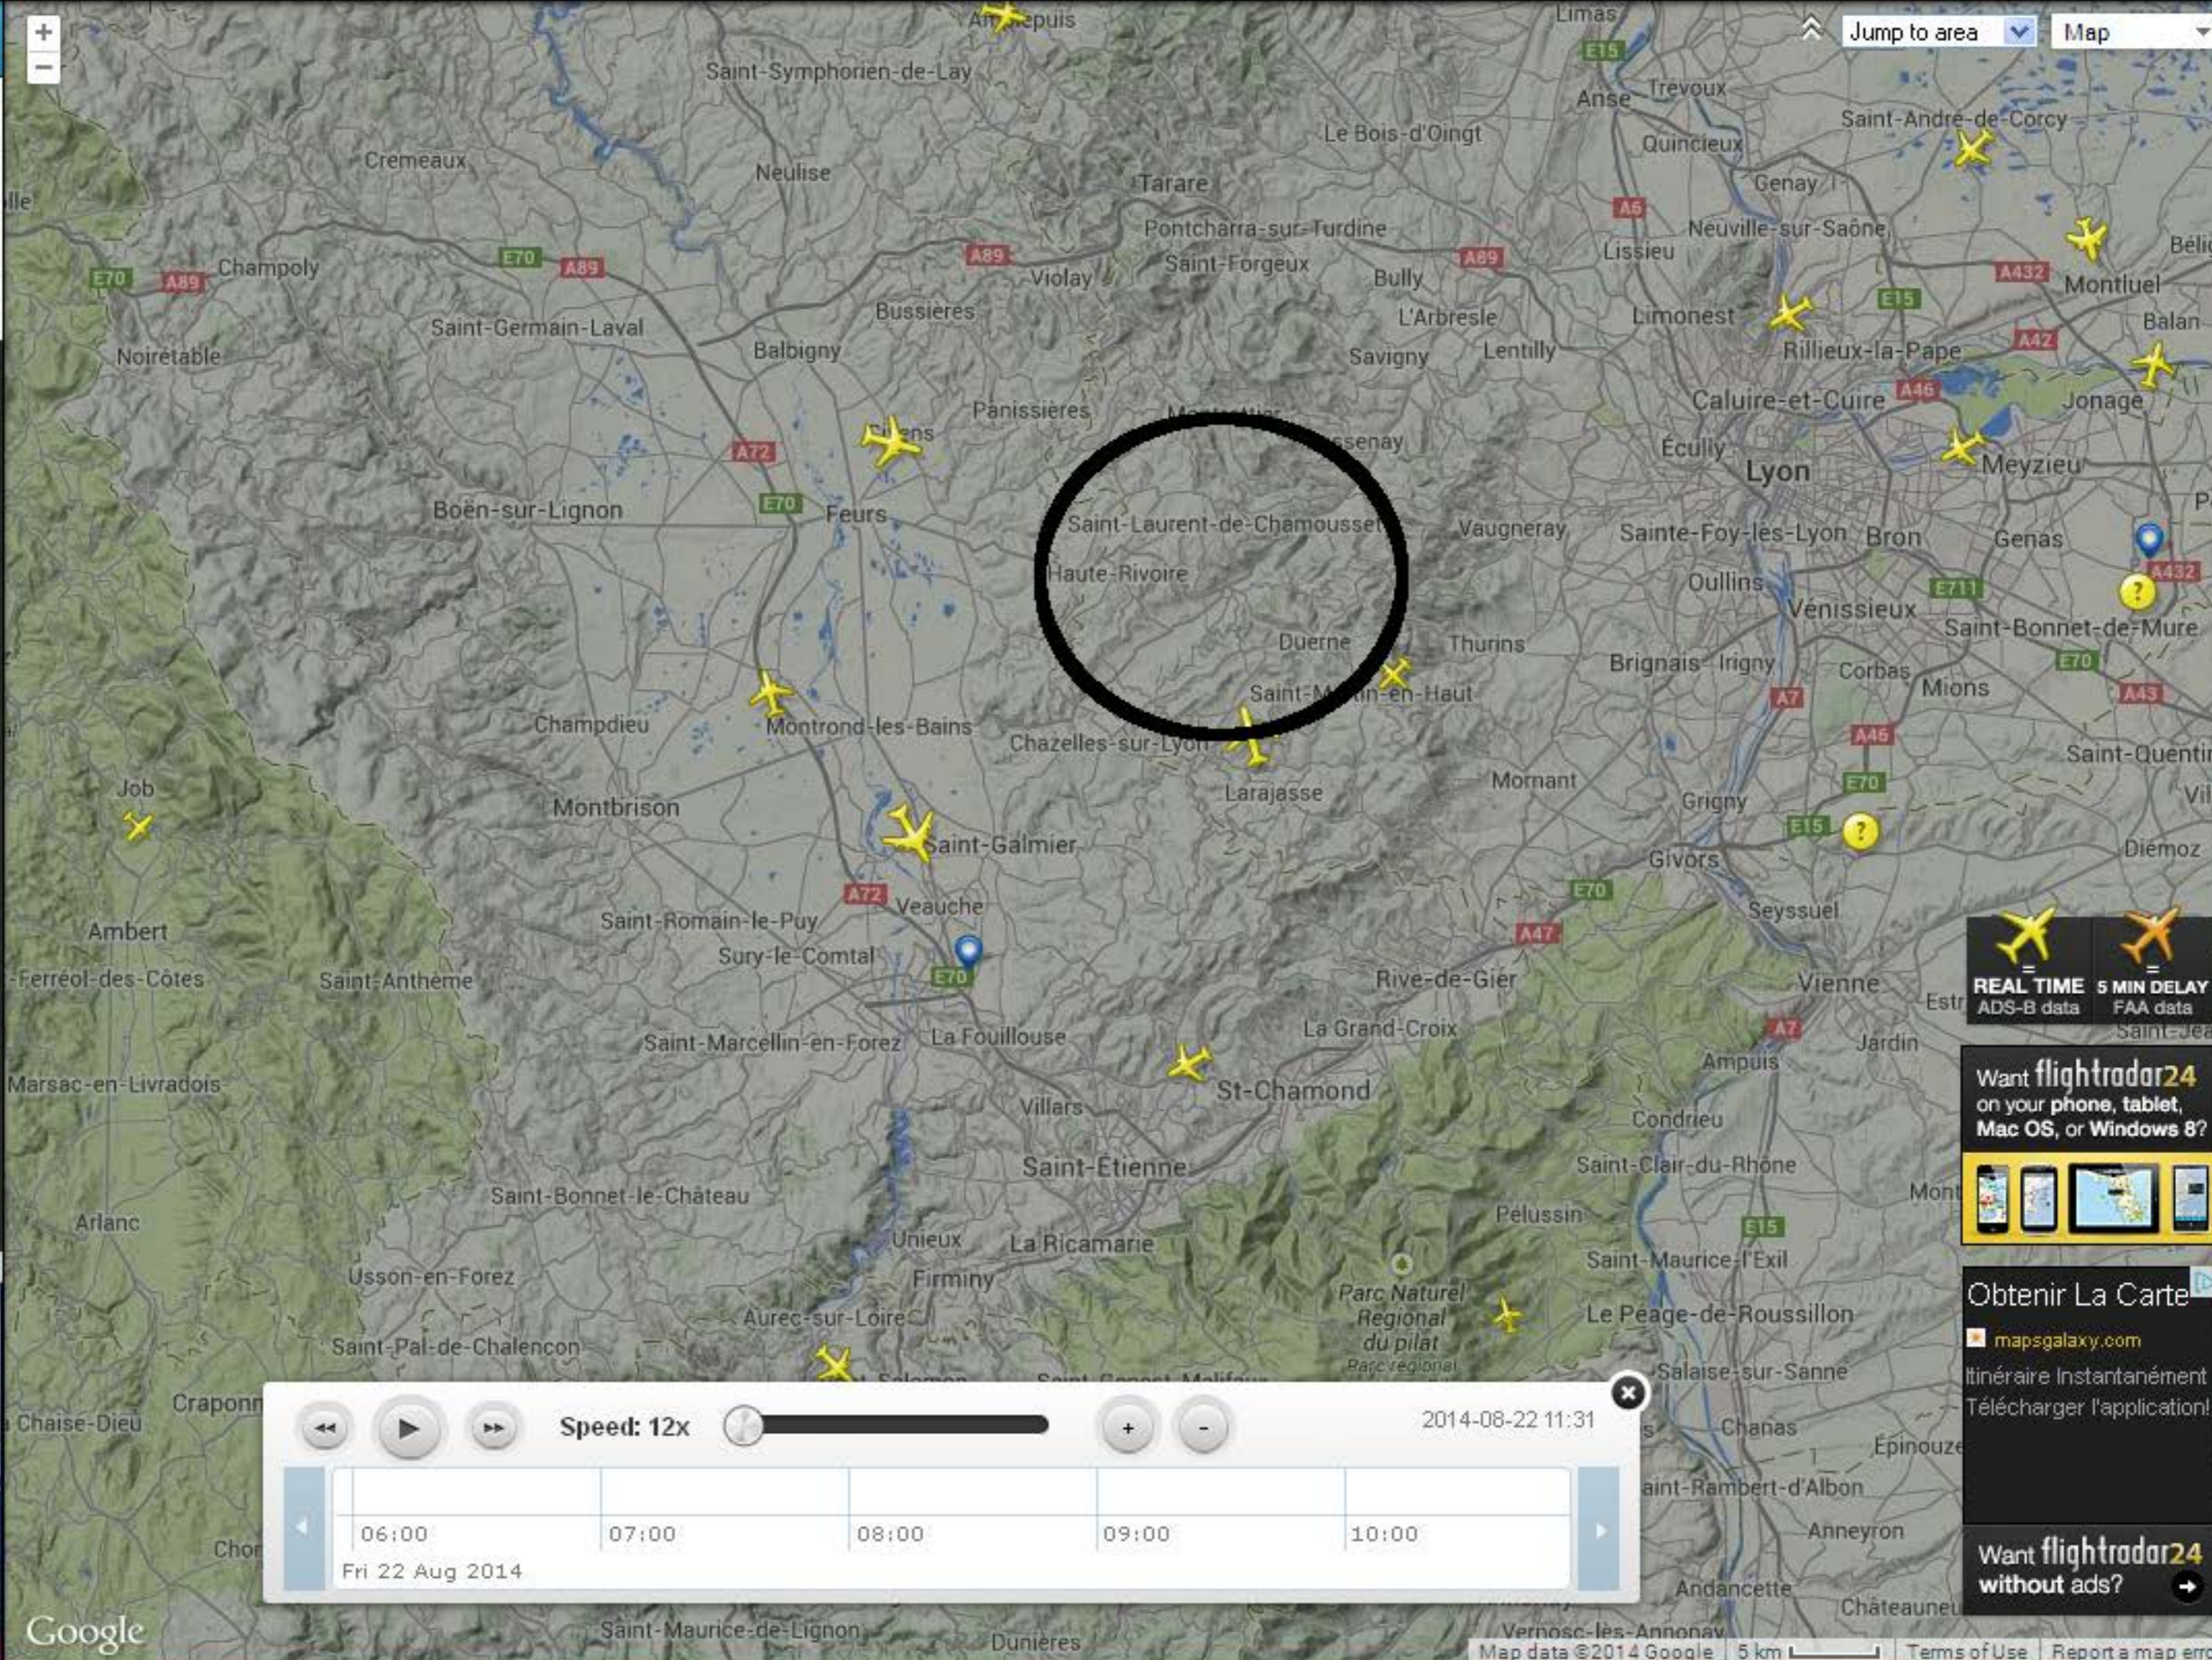

Map 19

Search

2014-08-22 11:31

Settings

Filter

Planes 10881

Premium

Like 397k Follow +1

Latest twitter

Nok Air is launch customer for Dash8 Q400 with 86 seats http://t.co/J7DrzjsJu Deli... 8 hours ago

Latest Facebook

Mount Tavuvuv on East New Britain Island in Papua New Guinea erupted a couple o... 9 hours ago

WORLD OF WARPLANES
JOUE GRATUITEMENT
RÉESSAYE

Speed: 12x
2014-08-22 11:31
06:00 07:00 08:00 09:00 10:00
Fri 22 Aug 2014

REAL TIME ADS-B data
5 MIN DELAY FAA data

Want flightradar24 on your phone, tablet, Mac OS, or Windows 8?

Obtenir La Carte
mapsgalaxy.com
Itinéraire Instantanément
Télécharger l'application!

Want flightradar24 without ads?