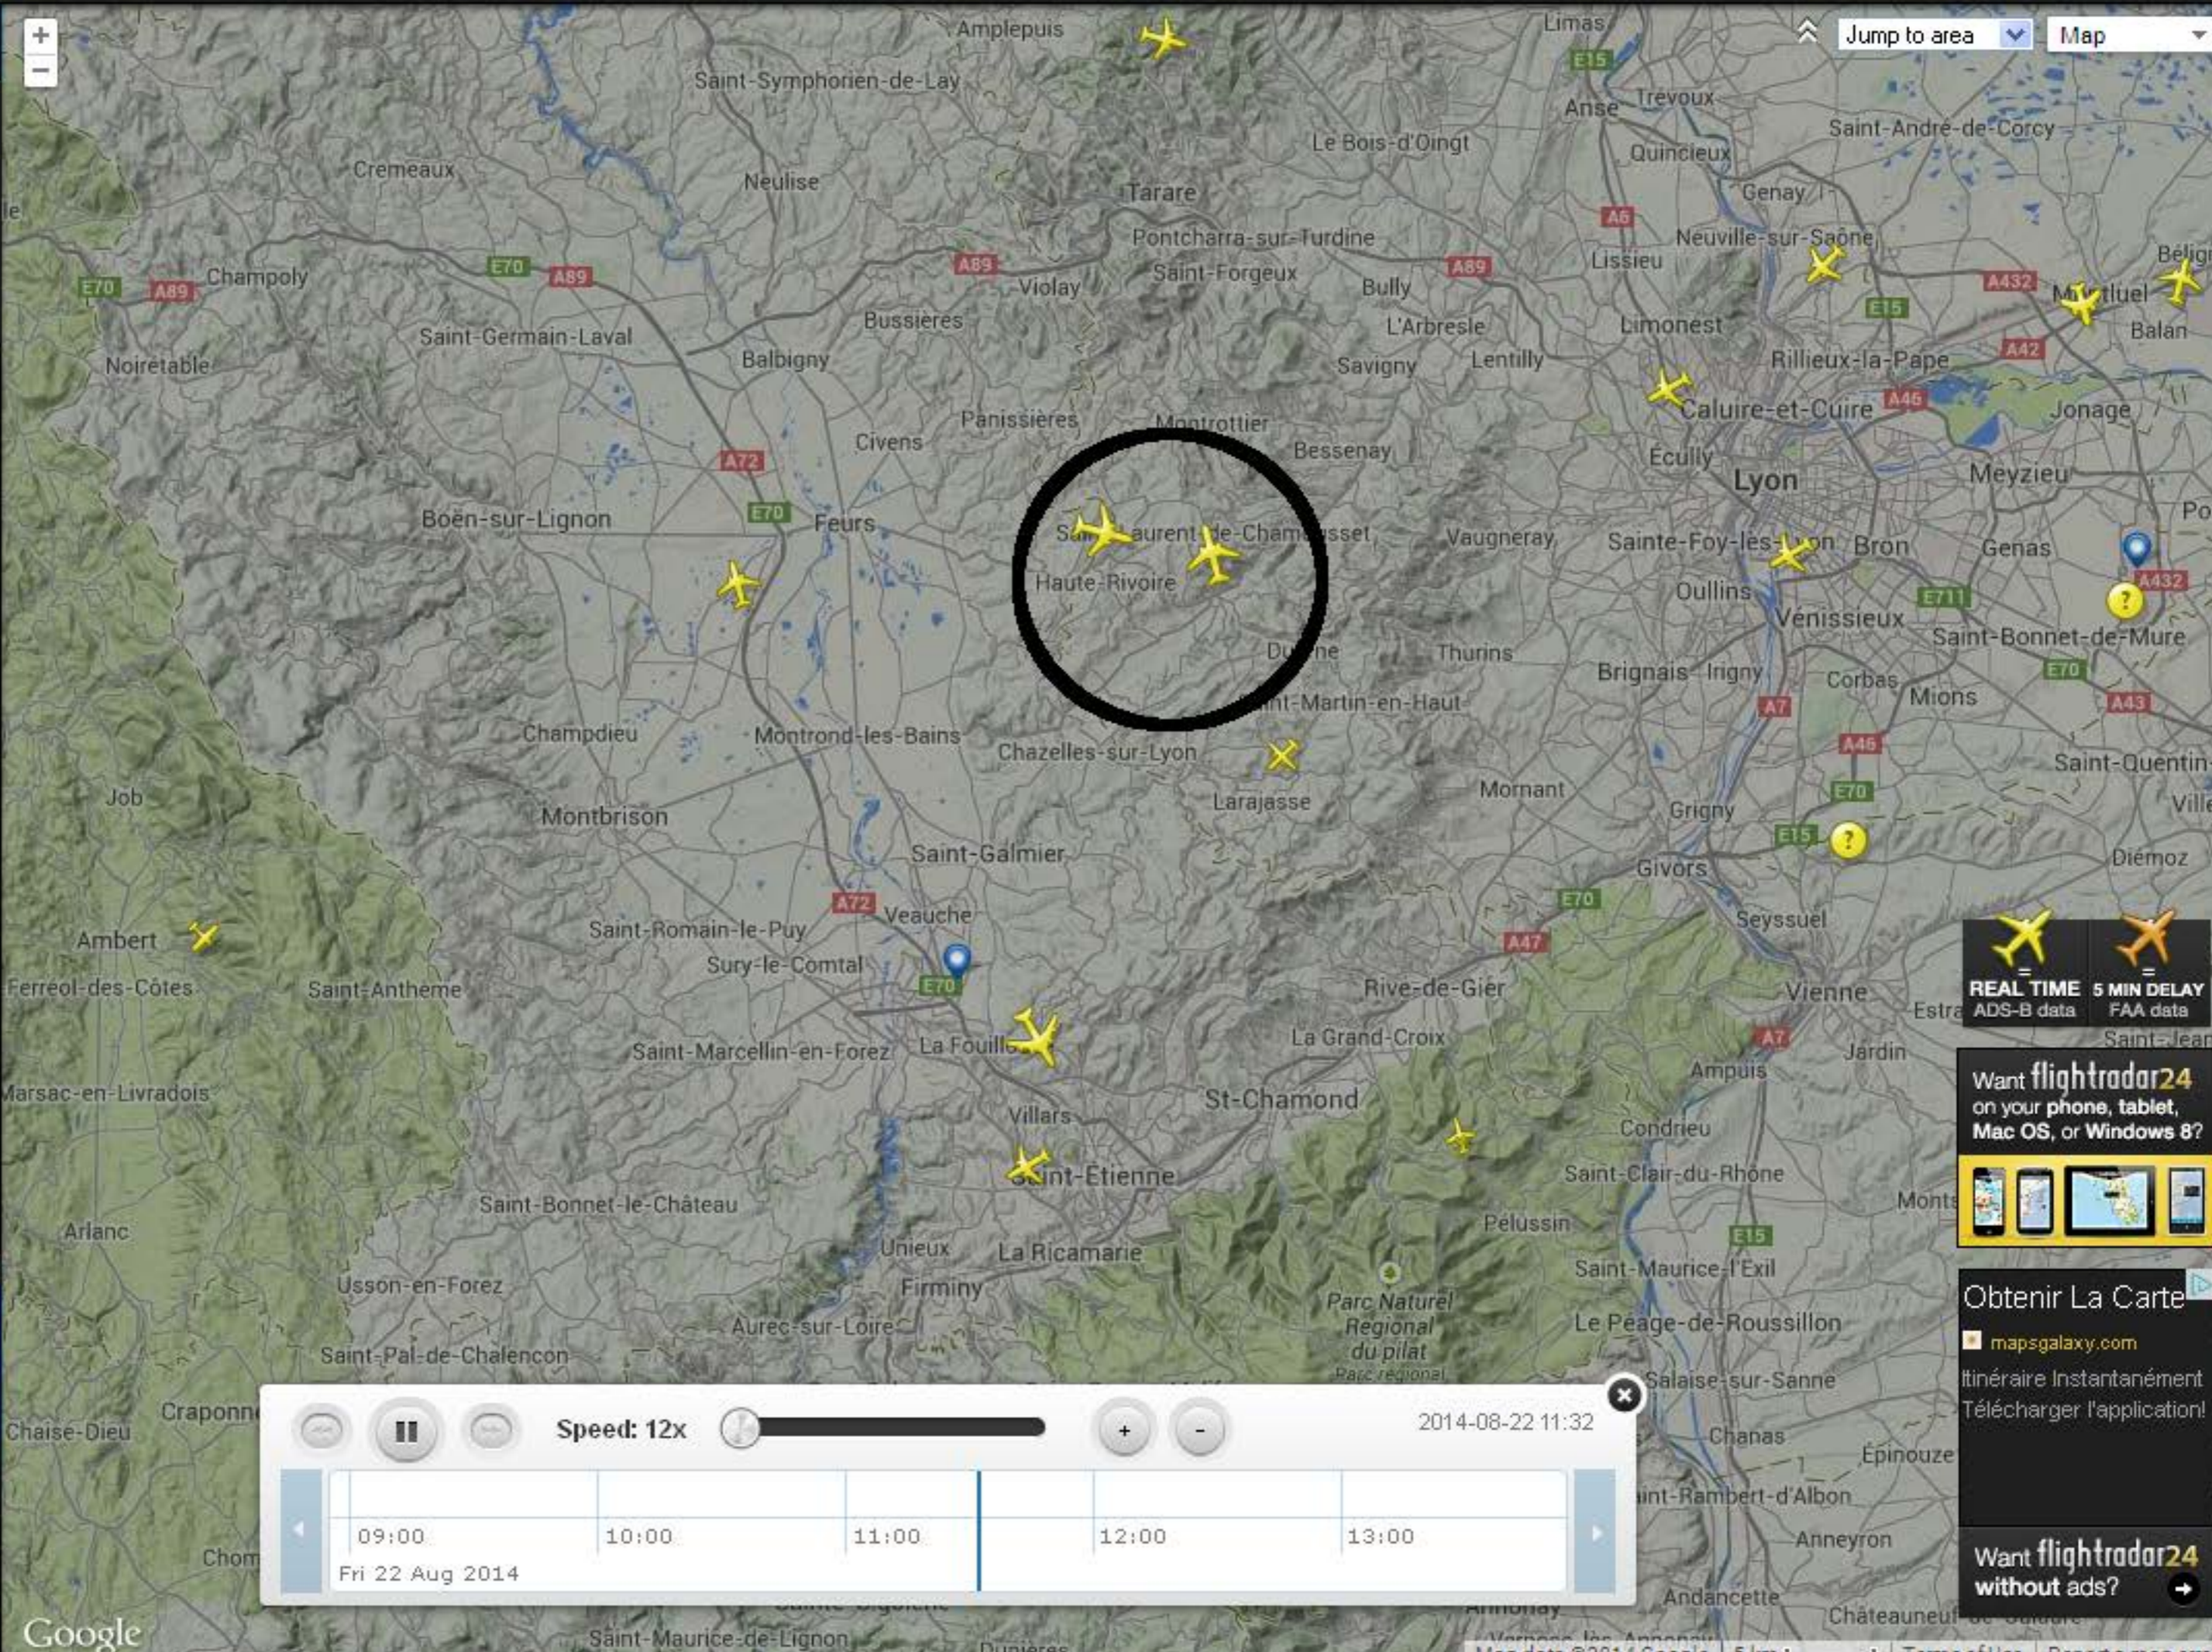

Premium

Like 397k Follow +1

Latest twitter

Nok Air is launch customer for Dash8 Q400 with 86 seats http://t.co/J7DrzjsJu Deli... 8 hours ago

Latest Facebook

Mount Tavuvuv on East New Britain Island in Papua New Guinea erupted a couple o... 9 hours ago

Map 16

Search
2014-08-22 11:33
Settings
Filter

Planes 11011
Premium

Like 397k Follow +1

Latest twitter
Nok Air is launch customer for Dash8 Q400 with 86 seats http://t.co/J7DrzslJu Deli...
8 hours ago

Latest Facebook
Mount Tavurvur on East New Britain Island in Papua New Guinea erupted a couple o...
9 hours ago