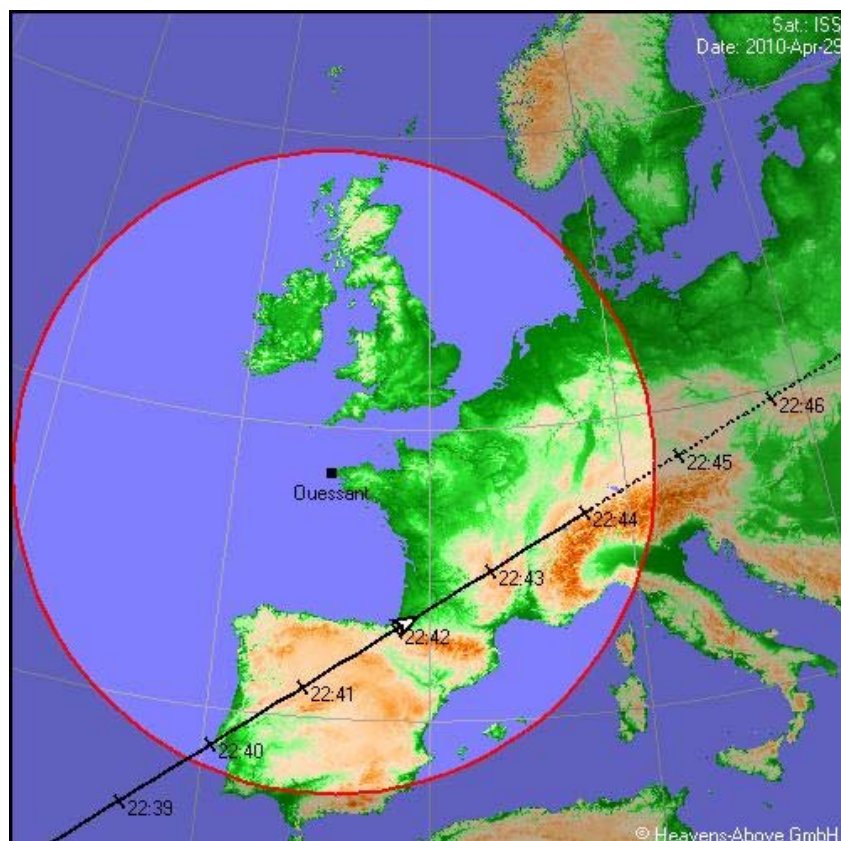

ISS - Visible Passes

Search period start: 00:00 Monday, 26 April, 2010
 Search period end: 00:00 Thursday, 6 May, 2010
 Observer's location: Ouessant, 48.4100°N, 5.0010°W
 Local time zone: Central European Summer Time (UTC + 2:00)
 Orbit: 340 x 353 km, 51.6° (Epoch May 25)

STS-132 - Visible Passes

| [Home](#) | [Info.](#) | [Orbit](#) | [Prev.](#) | [Next](#) | [Help](#) |

Search period start: 00:00 Monday, 26 April, 2010
 Search period end: 00:00 Thursday, 6 May, 2010
 Observer's location: Ouessant, 48.4100°N, 5.0010°W
 Local time zone: Central European Summer Time (UTC + 2:00)
 Orbit: 339 x 356 km, 51.6° (Epoch May 25)

X-37B - Visible Passes

| [Home](#) | [Info.](#) | [Orbit](#) | [Prev.](#) | [Next](#) | [Help](#) |

Search period start: 00:00 Monday, 26 April, 2010

Search period end: 00:00 Thursday, 6 May, 2010

Observer's location: Ouessant, 48.4100°N, 5.0010°W

Local time zone: Central European Summer Time (UTC + 2:00)

Orbit: 398 x 419 km, 40.0° (Epoch May 23)

No visible passes found within the search period.