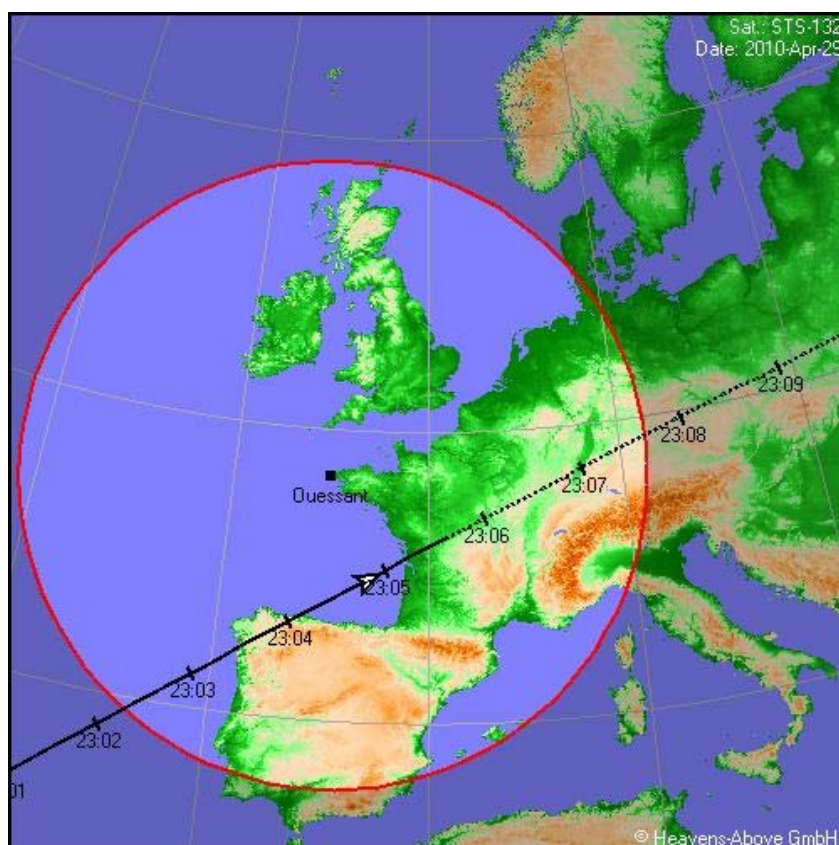

STS-132 - Visible Passes

| [Home](#) | [Info.](#) | [Orbit](#) | [Prev.](#) | [Next](#) | [Help](#) |

Search period start: 00:00 Monday, 26 April, 2010
Search period end: 00:00 Thursday, 6 May, 2010
Observer's location: Ouessant, 48.4100°N, 5.0010°W
Local time zone: Central European Summer Time (UTC + 2:00)
Orbit: 339 x 356 km, 51.6° (Epoch May 25)

Date	Mag	Starts			Max. altitude			Ends		
		Time	Alt.	Az.	Time	Alt.	Az.	Time	Alt.	Az.
26 Apr	1.9	03:56:12	11	E	03:56:12	11	E	03:56:18	10	E
26 Apr	-1.4	05:27:37	33	W	05:28:43	63	SSW	05:31:34	10	SE
27 Apr	1.6	04:19:12	12	E	04:19:12	12	E	04:19:26	10	E
27 Apr	-0.3	05:50:40	23	WSW	05:51:31	27	SW	05:54:00	10	SSE
28 Apr	0.8	06:14:31	11	SW	06:14:31	11	SW	06:15:10	10	SSW
28 Apr	0.5	22:40:05	10	S	22:41:17	15	SSE	22:41:17	15	SSE
29 Apr	-0.9	23:02:11	10	SW	23:04:56	39	SSE	23:05:43	31	ESE
30 Apr	1.8	00:37:10	10	W	00:37:12	10	W	00:37:12	10	W
30 Apr	0.4	21:51:17	10	S	21:53:15	17	SE	21:55:14	10	E
30 Apr	-1.4	23:25:08	10	WSW	23:28:00	86	SW	23:29:20	30	ENE